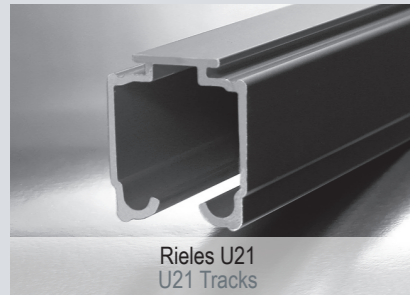

G° 1
G° 6
ANSI - BHMA
UNE - EN

100 HRS
TEST NIEBLA SALINA
SALT SPRAY TEST

Easy Soft DN80 VD

Rieles U21
U21 Tracks

MORDAZA MINI / MINI CLAMP

MORDAZA PERFORADA / BORED CLAMP

MORDAZA PRESIÓN/PERFORADA / COMPRESSION/BORED CLAMP

RIEL U21 / TRACK U21

RIEL U21 RECTO / TRACK U21 FLAT

RIEL U21 CON ALAS / TRACK U21 WITH WINGS

RIEL U21 DOBLE / DOUBLE TRACK U21

**EASY SOFT DN80 VD
1 SENTIDO / 1 WAY**

EU801007

- 1 Cierre suave / 1 Easy Soft
- 1 Activador / 1 Activator
- 1 Carro DN80 / 1 DN80 Roller
- 1 Freno DN80 / 1 DN80 Stopper
- 2 Bujes VD / 2 Bujes VD
- 4 Pernos / 4 Pernos
- Tuercas y tornillos / Tuercas y tornillos

**EASY SOFT DN80 VD
2 SENTIDOS / 2 WAYS**

EU801008

- 2 Cierre suave / 2 Easy Soft
- 1 Activador / 1 Activator
- 2 Bujes VD / 2 Bujes VD
- 4 Pernos / 4 Pernos
- Tuercas y tornillos / Tuercas y tornillos

+

FEATURES

- | Can be used with glass doors with weights between 50 and 80 kg.
- | The addition of a sealed piston allows to eliminate the use of springs extending the life of the system and ensuring maximum softness trough the track.
- | Activator with aluminum bar that lets you adjust the position for an easy installation.
- | For its installation it is necessary to select a clamp between the three available versions.